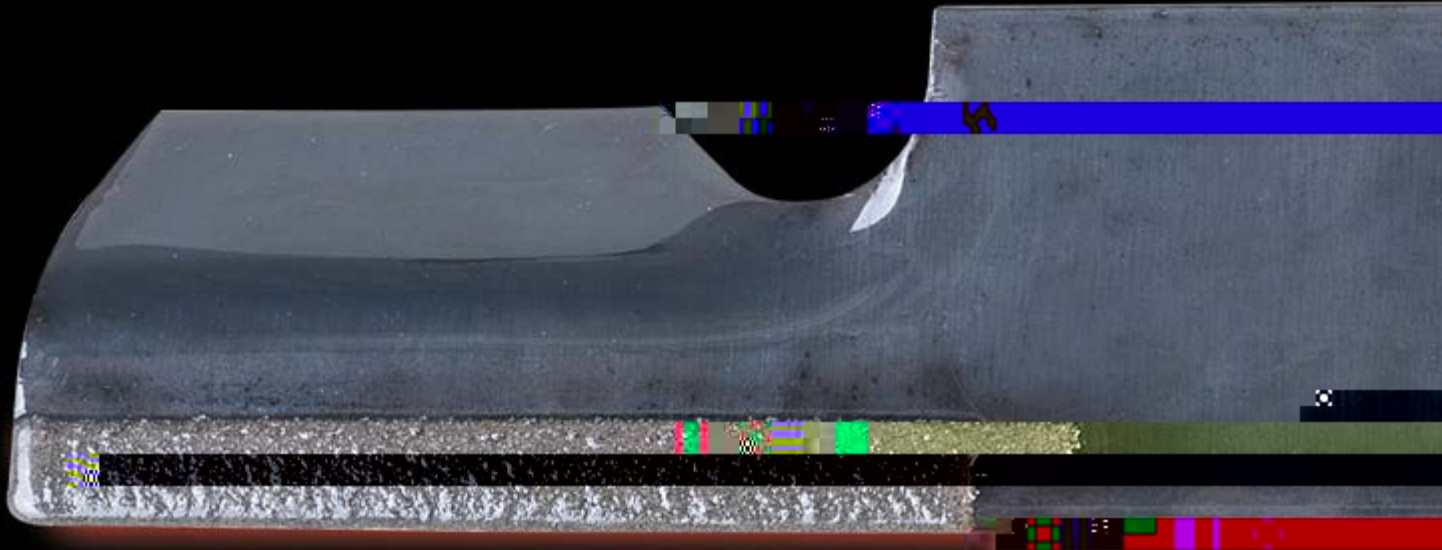

Turf Care Solutions - LaserEdge®

The Lawn Mower Blade That "Cuts Itself Sharp"

[AVAILABLE THROUGH YOUR ORIGINAL EQUIPMENT MANUFACTURER \(OEM\) DEALER NETWORK](#)

LaserEdge – is the only commercial mowing blade that sharpens itself. Utilizing Fisher Barton’s EverSharp™ technology, these hardened steel blades deliver superior performance and actually get sharper during use, resulting in minimal maintenance and maximum profitability for landscaping professionals.